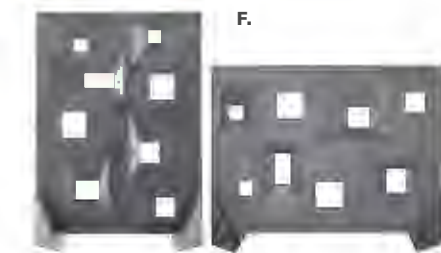

D.

Miramar Dividers
(molded plastic)
D) 85043 (harvest yellow)
E) 85042 (burgundy)
F) 85041 (gray)
Vertical: 63"L 23"D 83"H
Horizontal: 83"L 23"D 63"H

E.

F.

Show Essentials

Product Kiosk & Display

A) 75032
Display Cube—Large
 (black)
 24"W X 24"L X 42"H