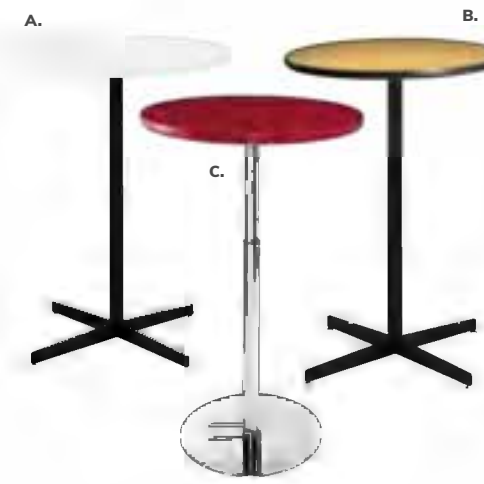

Customize and Create

Choose your base, black or chrome, then pick a color that suits your design.