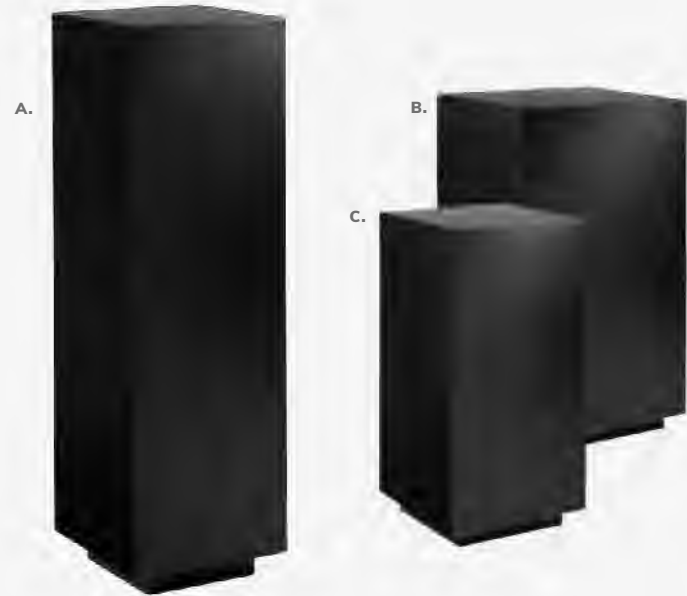

Show Essentials

Product Kiosk & Display

A) 75032
Display Cube—Large
(black)
24"W X 24"L X 42"H

B) 75031
Display Cube—Medium
(black)
18"W X 18"L X 36"H

C) 75030
Display Cube—Small
(black)
12"W X 12"L X 42"H

Stanchions & Signage

A) 220121
Chrome Stanchion
w/ 8' Retractable Belt
(black, belt) 42"H

B) 220118
Chrome Sign Holder
(sign holds)
22"W X 28"H