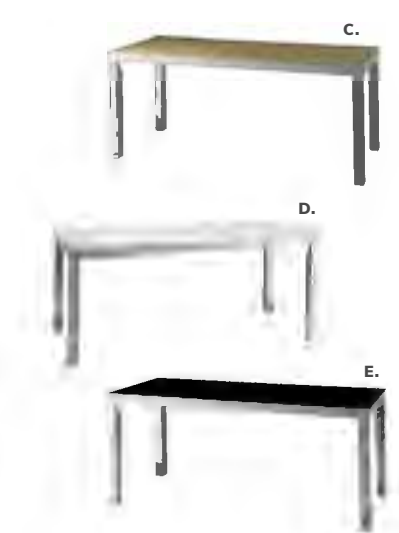

Café Tables

Ventura Powered Café Tables

(silver frame)
72.25"L 26.25"D 30"H
A) 820964 (black top)
B) 820965 (white top)

Ventura Communal Café Tables

(silver frame)
72.25"L 26.25"D 30"H
Maple Top
C) 820963 (solid)
820960 (grommets)
White Top
D) 820961 (grommets)
820966 (solid)
Black Top
E) 820962 (solid)

Please Note: Customer is responsible for providing labor and an electrical power source to the furniture. One 110V power source is required for each charging panel. Two charging units can be daisy chained together. 10A max per charging panel.