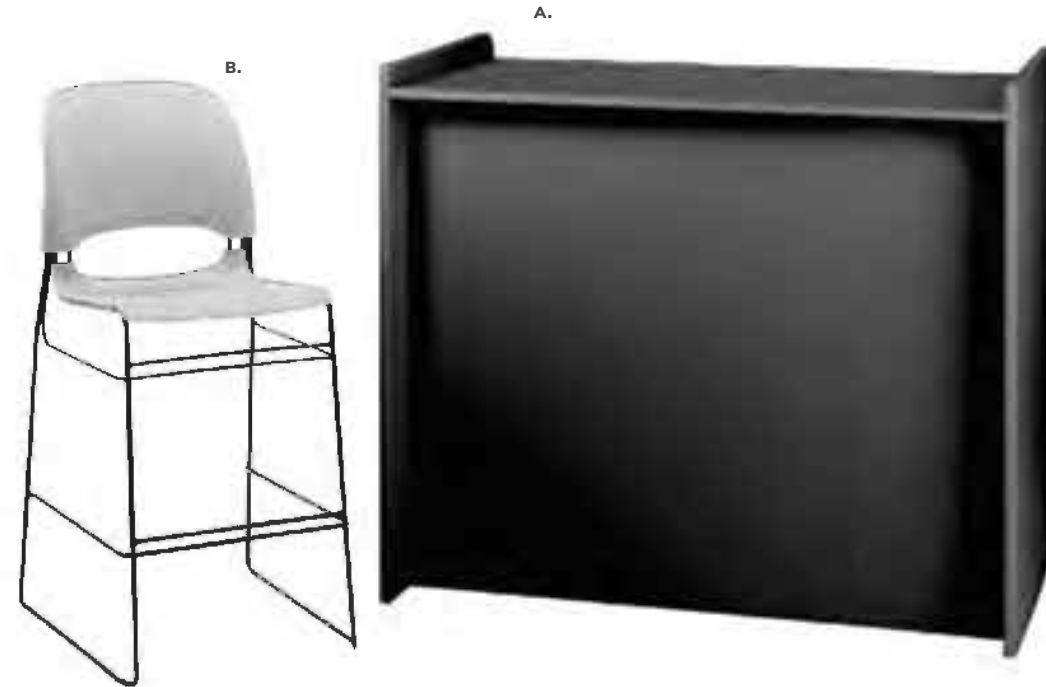

Product Display Counter

A) 72056
Display Counter
(black)
24"W X 49"L X 42"H

B) 210109
LIMERICK® Stool
BY HERMAN MILLER™
(white)
18" X 17.75"L X 44"H

Please Note: Customer is responsible for providing labor and an electrical power source to the furniture. One 110V power source is required for each charging panel. Two charging units can be daisy chained together. 10A max per charging panel.