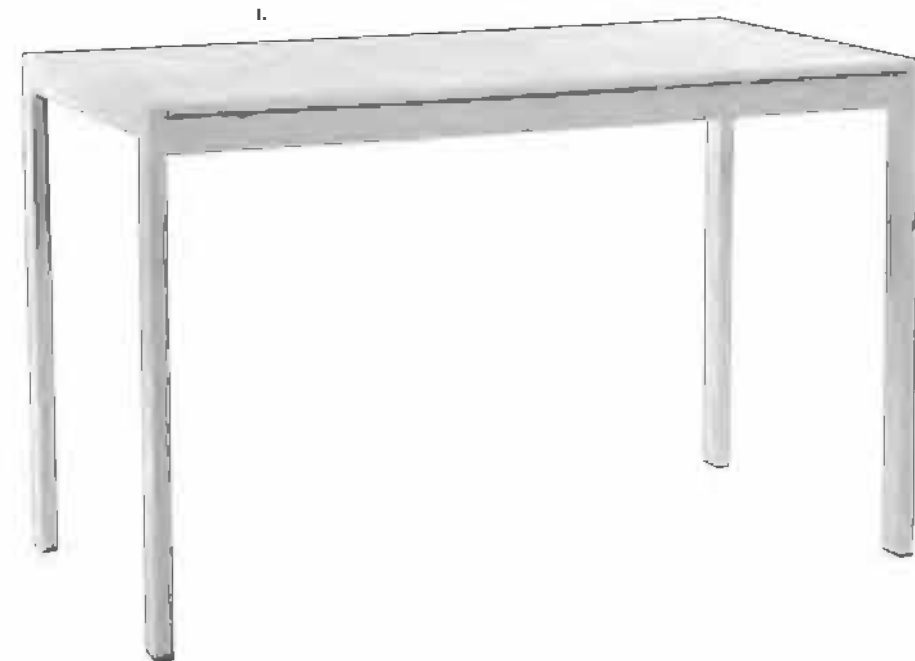

Work Space

I) 820706 Work Table
(white laminate, white)
48"L 24"D 30"H