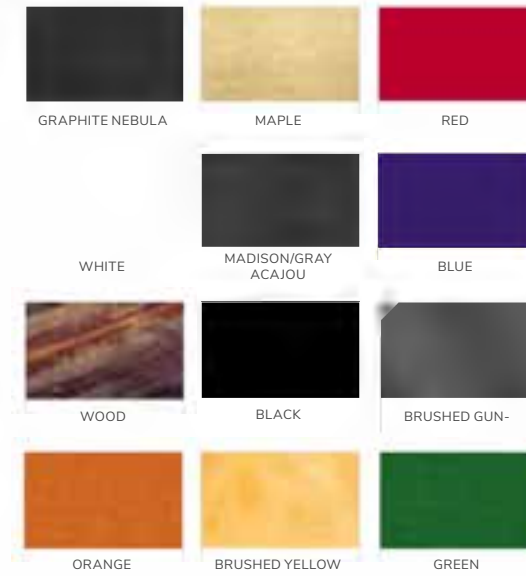

E) 820930 30" Round Bar Table
(blue top, chrome hydraulic base) 30" RND 45"H
F) 810860 Laguna Barstool (maple, chrome) 18"L 20"D 47"H

G) 820240 30" Round Bar Table w/ Hydraulic Chrome Base
(Madison/gray acajou) 30" RND 45"H
H) 810848 Christopher Barstool (white vinyl, chrome) 19"L 15"D 41"H

Customize and Create

Choose your base, black or chrome, then pick a color that suits your design.

Bar Tables Standard Black Base 30" RND 42"H

- A) 8201221** (white)
- B) 820919** (brushed yellow) also available (Madison/gray acajou)
- 820264** (Madison/gray acajou)
- 820915** (brushed gunmetal)
- 820916** (black)
- 820917** (green)
- 820918** (orange)
- 820931** (blue)
- 820933** (wood)