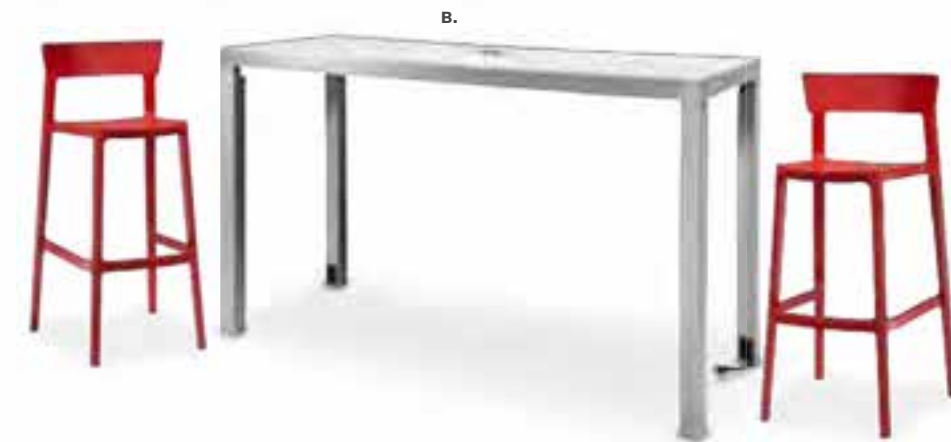

HEDGE
85035
4' Boxwood Hedge
46"L 9"D 47"H

NAPLES 
830121
Naples Sofa, Powered
(black vinyl)
87"L 30"D 33.25"H

NAPLES 
810120
Naples Chair, Powered
(black vinyl)
36"L 30"D 33.25"H

NAPLES 
830122
Naples Loveseat, Powered
(black vinyl)
62"L 30"D 33.25"H

Powered Tables

Use
Ventura 6'
Bar or Cafe Tables
in your design to
facilitate conversations
while social
distancing.

**Ventura Powered
Bar Tables**
72.25"L 26.25"D 42"H
(silver frame)
A) 820950 (black top)
B) 820955 (white top)